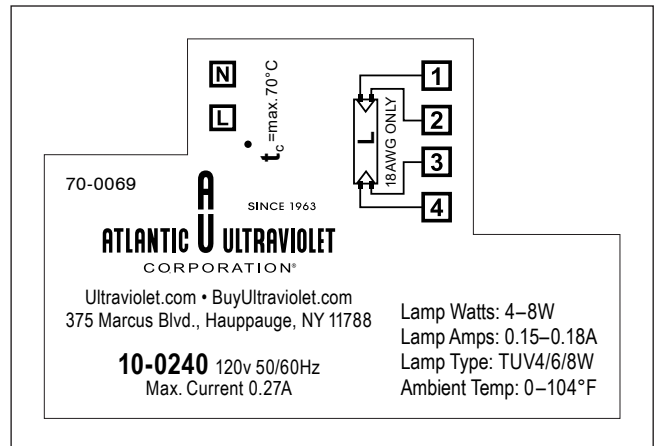

Specifications

Model Number:	10-0240
Input Voltage:	120v Nominal (99–132v AC)
Frequency:	50/60 Hz.
Lamp Types:	See Chart on Next Page
Size:	3.15" x 1.57" x .87" (80 x 40 x 22 mm)
Weight:	2.47 oz.
Mounting:	Slotted Mounting Tabs