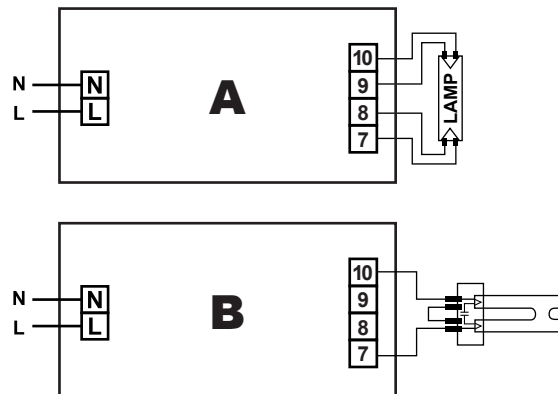

Lamp Types

Lamp Types	Wiring Diagram
TUV4W	A
TUV6W	A
TUV8W	A
G4T5	A
G6T5	A
G8T5	A
PL-S 9W	B

This ballast may be acceptable for use with lamps not listed here.
Contact us to discuss your requirement.

Wiring Diagram

The information and recommendations contained in this publication are based upon data collected by the Atlantic Ultraviolet Corporation® and are believed to be correct. However, no guarantee or warranty of any kind, expressed or implied, is made with respect to the information contained herein. Specifications and information are subject to change without notice.