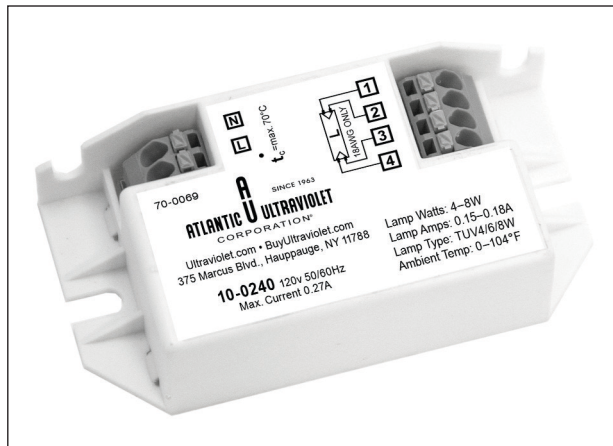

Specifications

Model Number:	10-0240
Input Voltage:	120v Nominal (99–132v AC)
Frequency:	50/60 Hz.
Lamp Types:	See Chart on Next Page
Size:	3.15" x 1.57" x .87" (80 x 40 x 22 mm)
Weight:	2.47 oz.
Mounting:	Slotted Mounting Tabs