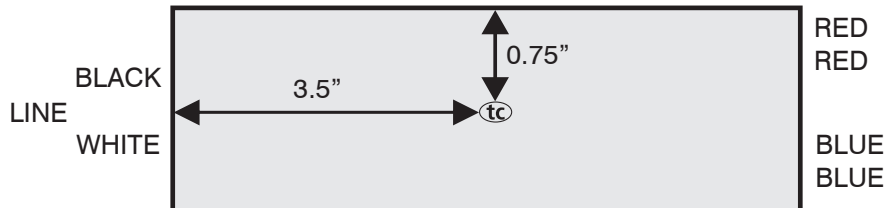

Specifications

Model Number:	10-0165
Input Voltage:	120v AC ±10%
Frequency:	60 Hz.
Lamp Type:	See Chart on Next Page
Size:	6.46" x 1.32" x 1"
Weight:	8 oz.
Mounting:	Slotted Mounting Tabs

The information and recommendations contained in this publication are based upon data collected by the Atlantic Ultraviolet Corporation® and are believed to be correct. However, no guarantee or warranty of any kind, expressed or implied, is made with respect to the information contained herein. Specifications and information are subject to change without notice.

Lamp Types

Lamp Types	Qty.
G30T8/TUV30W	1

Wiring Diagram

Hot Spot Location

The information and recommendations contained in this publication are based upon data collected by the Atlantic Ultraviolet Corporation® and are believed to be correct. However, no guarantee or warranty of any kind, expressed or implied, is made with respect to the information contained herein. Specifications and information are subject to change without notice.