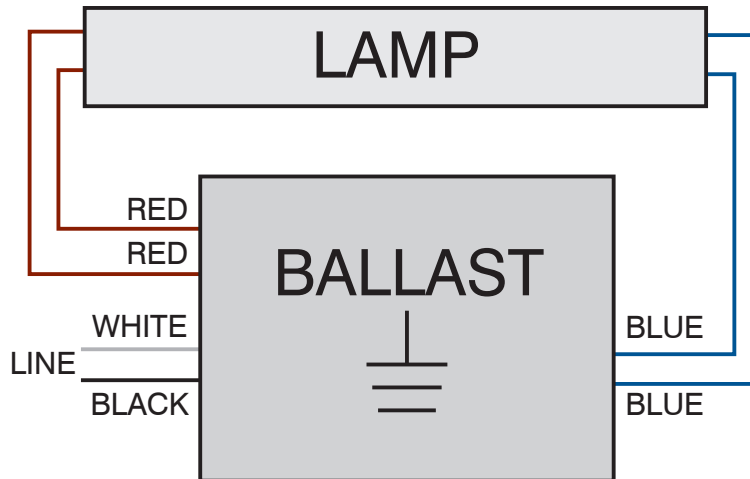

Specifications

Model Number:	10-0165
Input Voltage:	120v AC ±10%
Frequency:	60 Hz.
Lamp Type:	See Chart on Next Page
Size:	6.46" x 1.32" x 1"
Weight:	8 oz.
Mounting:	Slotted Mounting Tabs

The information and recommendations contained in this publication are based upon data collected by the Atlantic Ultraviolet Corporation® and are believed to be correct. However, no guarantee or warranty of any kind, expressed or implied, is made with respect to the information contained herein. Specifications and information are subject to change without notice.

Lamp Types

Lamp Types	Qty.
G30T8/TUV30W	1

Wiring Diagram

Hot Spot Location

The information and recommendations contained in this publication are based upon data collected by the Atlantic Ultraviolet Corporation® and are believed to be correct. However, no guarantee or warranty of any kind, expressed or implied, is made with respect to the information contained herein. Specifications and information are subject to change without notice.