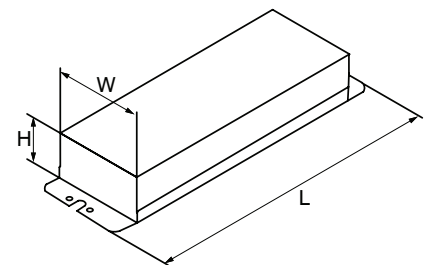

Specifications

Model Number:	10-0165
Input Voltage:	120v AC ±10%
Frequency:	60 Hz.
Lamp Type:	See Chart on Next Page
Size:	6.46" x 1.32" x 1"
Weight:	8 oz.
Mounting:	Slotted Mounting Tabs

The information and recommendations contained in this publication are based upon data collected by the Atlantic Ultraviolet Corporation® and are believed to be correct. However, no guarantee or warranty of any kind, expressed or implied, is made with respect to the information contained herein. Specifications and information are subject to change without notice.

Lamp Types

Lamp Types	Qty.
G30T8/TUV30W	1

Wiring Diagram

Hot Spot Location

The information and recommendations contained in this publication are based upon data collected by the Atlantic Ultraviolet Corporation® and are believed to be correct. However, no guarantee or warranty of any kind, expressed or implied, is made with respect to the information contained herein. Specifications and information are subject to change without notice.