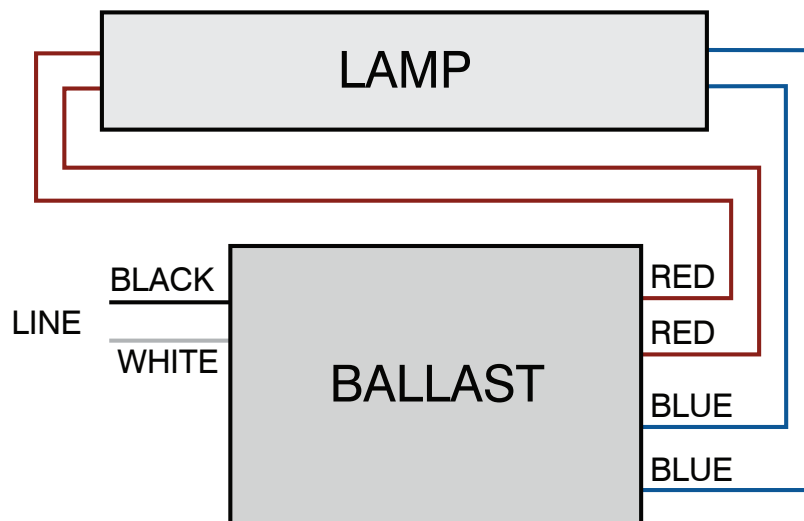

Specifications

Model Number: 10-0166
Input Voltage: 120v AC ±10%
Frequency: 50/60 Hz.
Lamp Type: See Chart on Next Page
Size: 5.9" x .91" x .76"
Weight: 4 oz.
Mounting: Slotted Mounting Tabs

The information and recommendations contained in this publication are based upon data collected by the Atlantic Ultraviolet Corporation® and are believed to be correct. However, no guarantee or warranty of any kind, expressed or implied, is made with respect to the information contained herein. Specifications and information are subject to change without notice.

Lamp Types

Lamp Types	Qty.
G4T5/TUV4W	1
G6T5/TUV6W	1
G8T5/TUV8W	1

Wiring Diagram

The information and recommendations contained in this publication are based upon data collected by the Atlantic Ultraviolet Corporation® and are believed to be correct. However, no guarantee or warranty of any kind, expressed or implied, is made with respect to the information contained herein. Specifications and information are subject to change without notice.